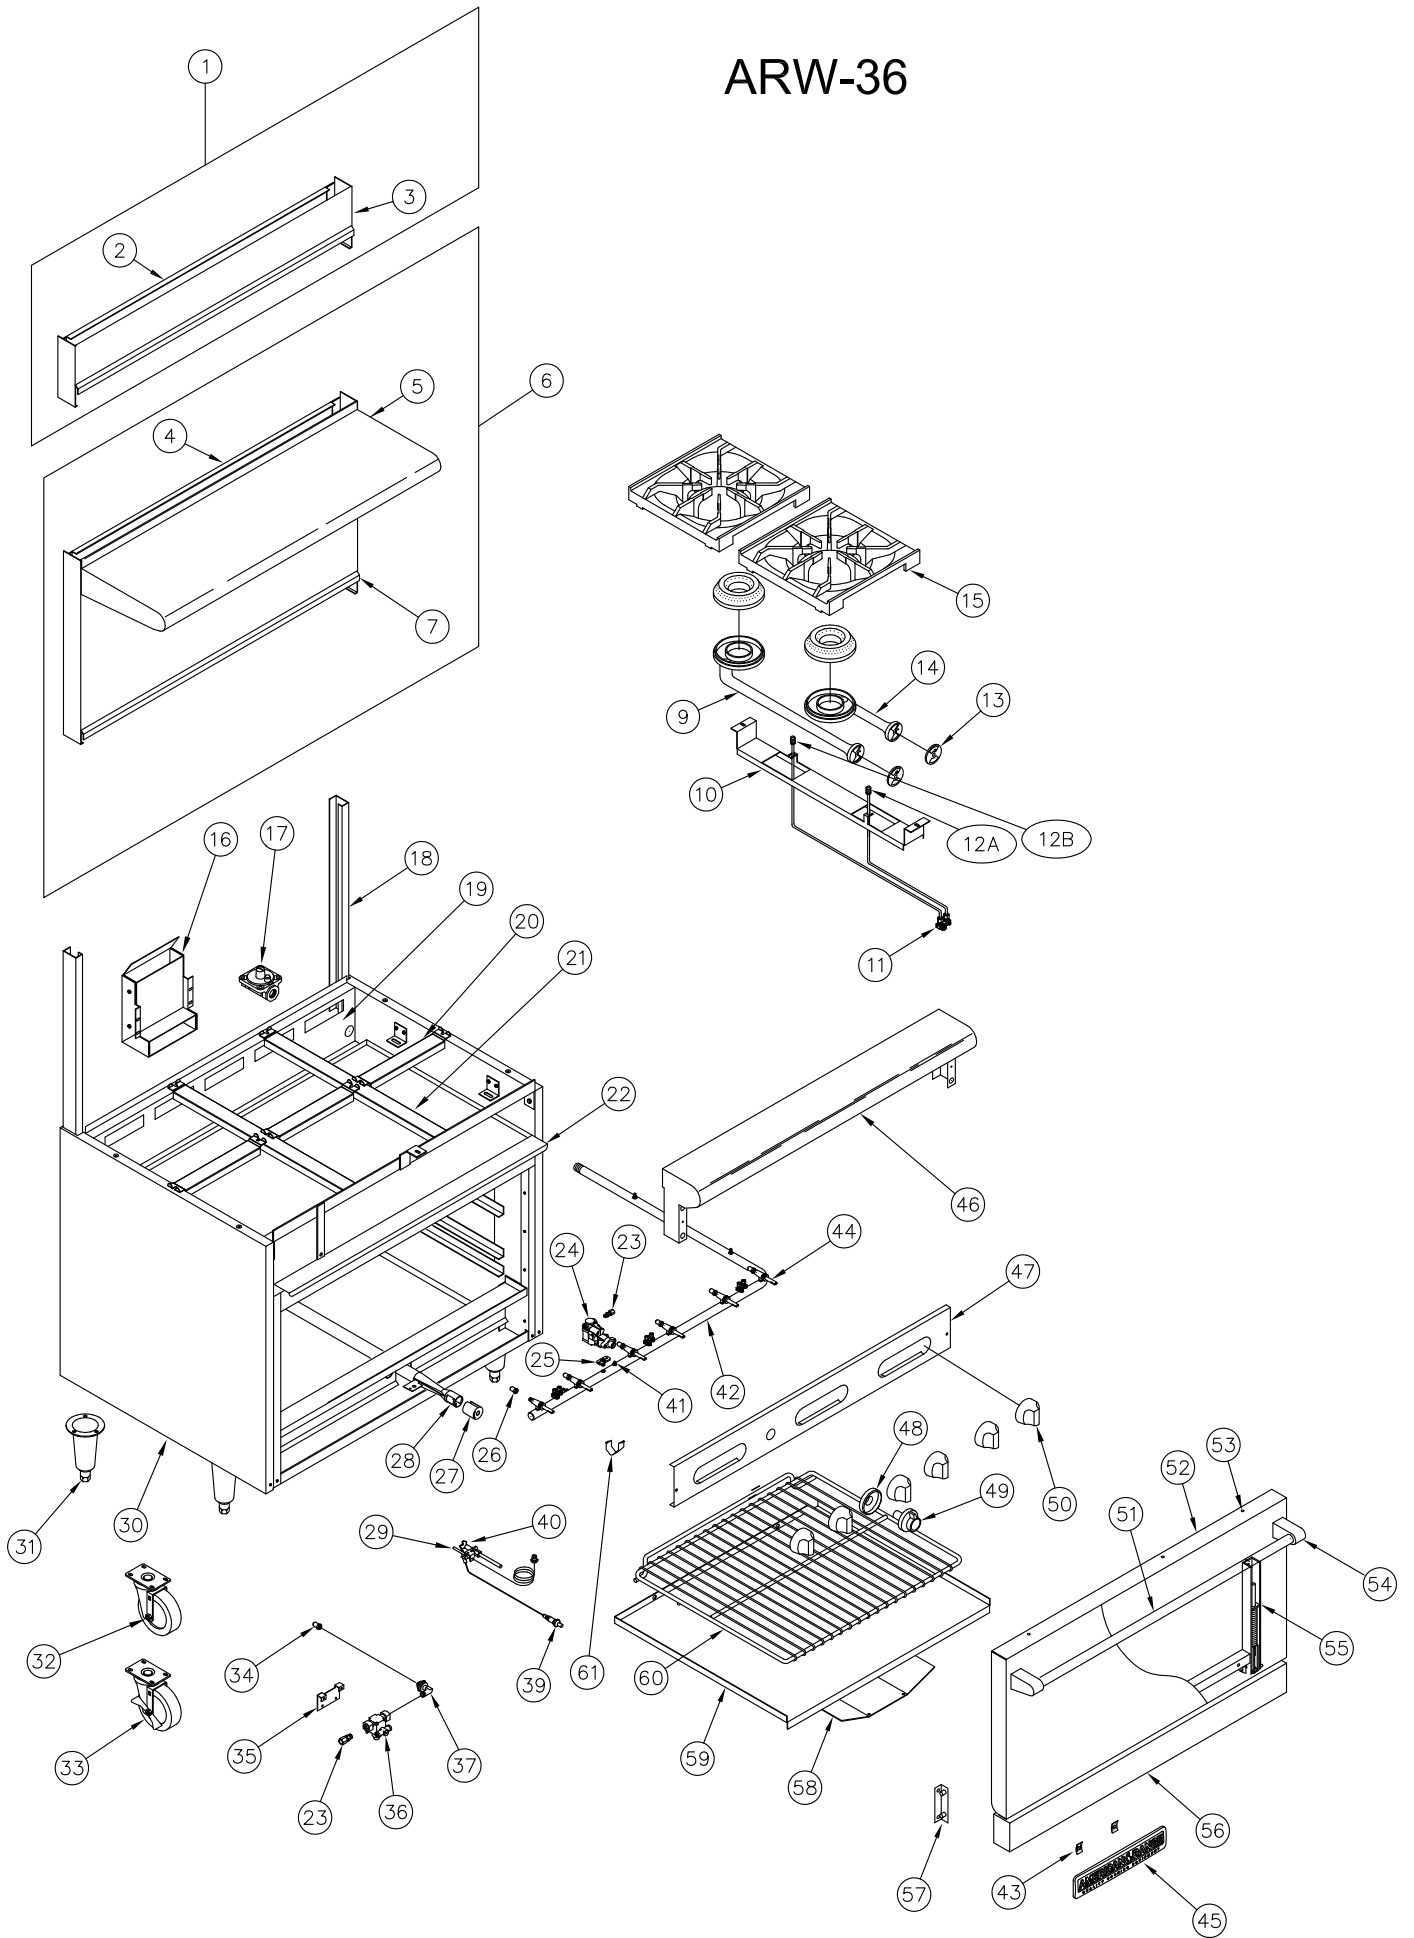

## ARW-36 Wide Oven Range

ITEM NO.	PART NO.	DESCRIPTION	
9	A14005	Venturi, Long W/Lift Off Burner Head	
10	A99585	Hanger, Burner AR Series 1180	
11	A29301	Valve, Dual Gas Pilot 1/8 x 3/16C 10432	
12A	A11200	Pilot Tip, Assembly Short New Front Open Burner AR Series	
12B	A11201	Pilot Tip, Assembly Long New Rear Open Burner AR Series	
13	A14037	Air Shutter, 2" 10464	
14	A14006	Venturi, Short W/Lift Off Burner Head	
15	A17000	Grates, Top 12" x 12" Cast Iron 10450-12	
16	A99317	Flue, Oven AR Ranges 10207	
	A80110	Valve, Pressure Regulator 3/4 10480 Nat Gas Set 5.	
17	A80011	Valve, Pressure Regulator 3/4 10481 LPG Gas Set 10.0	
18	A99602	Channel, High Rise AR Range 1037 Standard	
20	A99314	Bracket, Top Grate w/Support 1181 Short Aluminized Metal	
21	A99315	Bracket, Top Grate w/Support 1182 Long Aluminized Metal	
22	A99530	Crumb Tray, 12" AR-6 / ARHP-12	
	A99531	Crumb Tray, 24" AR-6 / ARHP-24	
	A99532	Crumb Tray, 36" AR-6 / ARHP-36 1026-36	
23	A28000	Fitting, 3/8 CC x 1/4 MIP Brass 10011	
24	A11101	Thermostat, BJ Griddle/Gas Oven 10421 1 Outlet BJWA25PB-04-48	
	A11113	Thermostat, BJ Griddle/Gas Oven 10482 2 Outlet BJWA25PBD-01-48	
25	A23100	Nipple, Flanged BJ Thermostat 10012	
26	A29000	Orifice Hood, #39 1/2" Brass 11039 Nat Gas	
	A29007	Orifice Hood, #53 1/2" Brass LPG Gas	
27	A14049	Air Shutter, 1"	
28	R14020	Burner, Bake Oven ARROB/ARRSB/AR Series	
29	A11100	Thermocouple, 18" 2C AR Range 10485	
31	A35001	Leg, 6" Cone 3" Adjustable Bullet Chrome Plated NSF	
32	A35014	Caster, 4" Swivel Plate Mount No Brake NSF AR, AGBU, ACB	
33	A35015	Caster, 4" Swivel Plate Mount w/Brake NSF AR, AGBU, ACB	
36	A80100	Valve, Safety TS-11J AR Ranges 10425	
37	A24001	Elbow, Orifice Mixr 1/4Px3/8-27 10010	
39	A10010	Ignitor, Piezo & Locking Nut 10434	
40	A11104	Pilot, Nat Gas .018 5SL-2 AR/SAG 10413	
	A11132	Pilot, LPG Gas AR Series Ranges 10413L SAG	
41	A23010	Plug, 1/8" Pipe Hex Black All Manifolds	